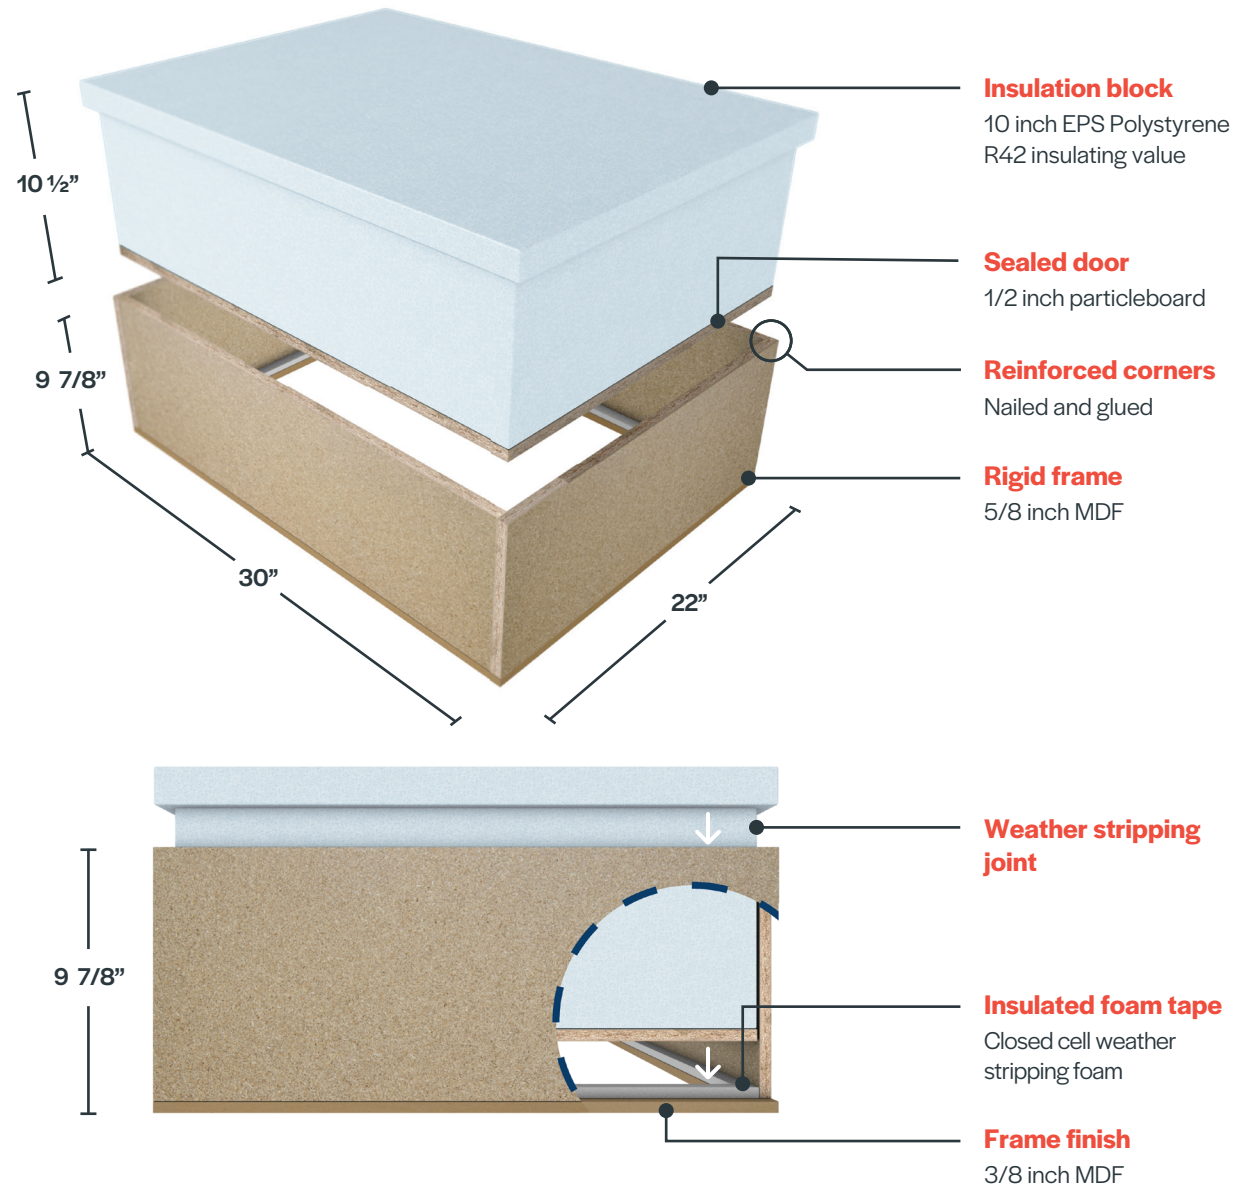

ThermoShield

R42 Attic Hatch

The ideal insulation complement to your attic

- + Insulation complies with current standards
- + 10" high frame

Dimensions :

22 in x 30 in x 10.5 in

Weather stripping joint

Double protection against air leaks

Expanded Polystyrene

EPS does not contain any harmful gasses, guaranteeing ultimate comfort

InsulFloor

INSULFLOOR.COM | 1 877 664 6662